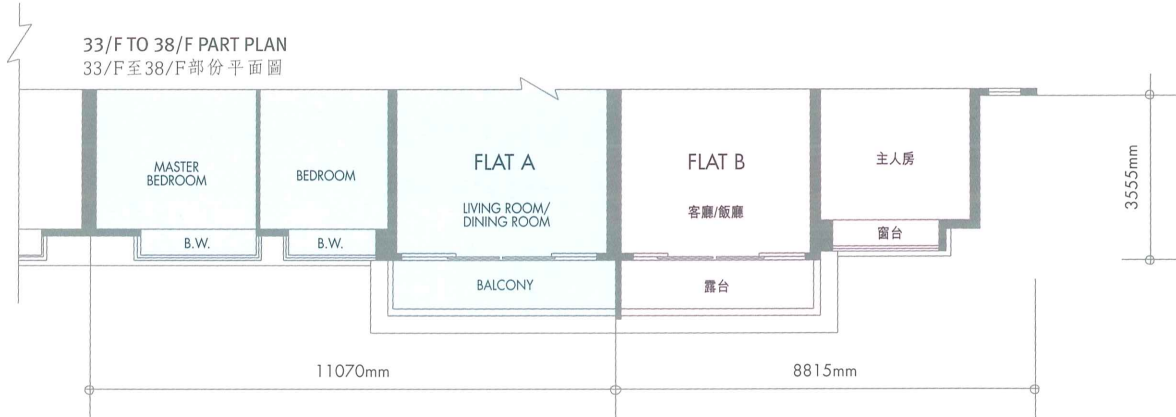

TOWER 3 5/F

↓ Panoramic Ocean View ↓
無邊際遠洋景

TOWER 3 6-38/F

↓ Panoramic Ocean View ↓
無邊際遠洋景

TOWER 3 39-41/F (SIMPLEX UNITS)

↓ Panoramic Ocean View ↓
無邊際遠洋景